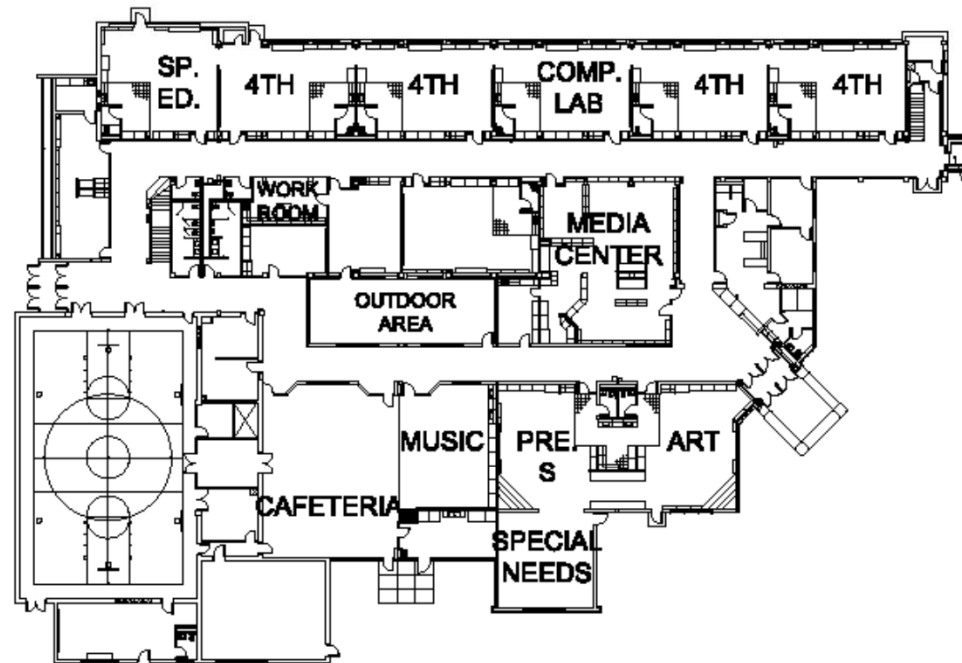

LOWER FLOOR PLAN
NO SCALE

North

OPTION - 2
CR. RICHARDSON PRIMARY
PRE-SCHOOL - 3RD

Classrooms	Grade	Number of Students Per Classroom	Total Students
1	Pre-S / Special Needs	VARIES	12
4	4th Grade	25	100
4	5th Grade	25	100
4	6th Grade	25	100
13			312