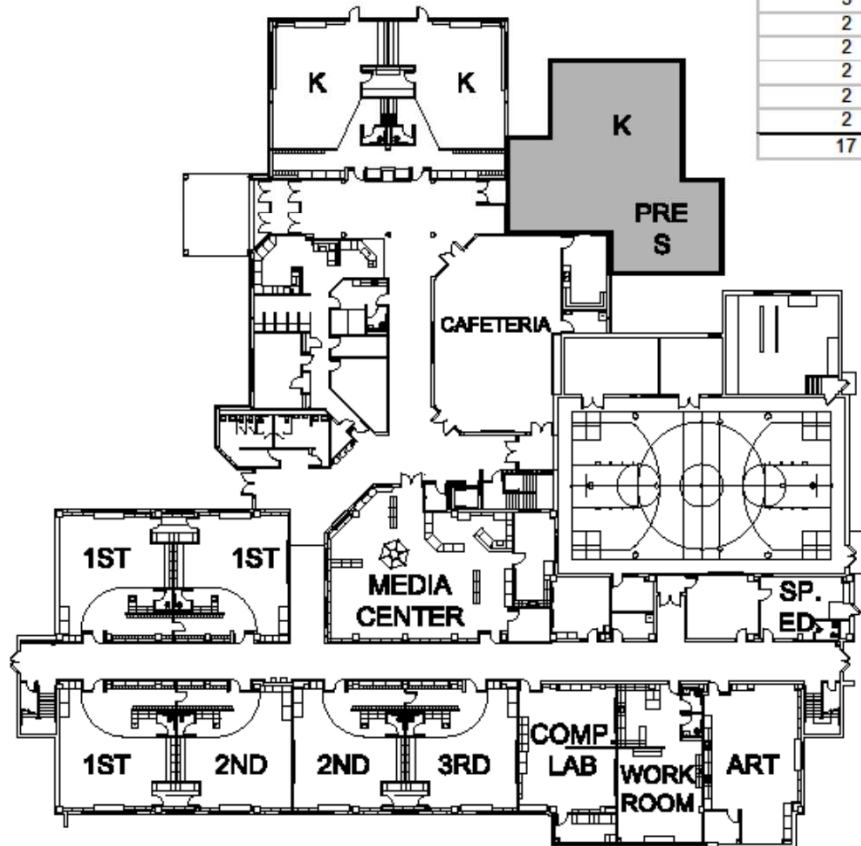

Classrooms	Grade	Number of Students Per Classroom	Total Students
1	Pre-School	12	12
3	Kindergarten	18	54
3	1st Grade	18	54
2	2nd Grade	22	44
2	3rd Grade	22	44
2	4th Grade	25	50
2	5th Grade	25	50
2	6th Grade	25	50
17			358

North
FIRST FLOOR PLAN
NO SCALE

OPTION - 2
STARR
PRE-SCHOOL - 6TH