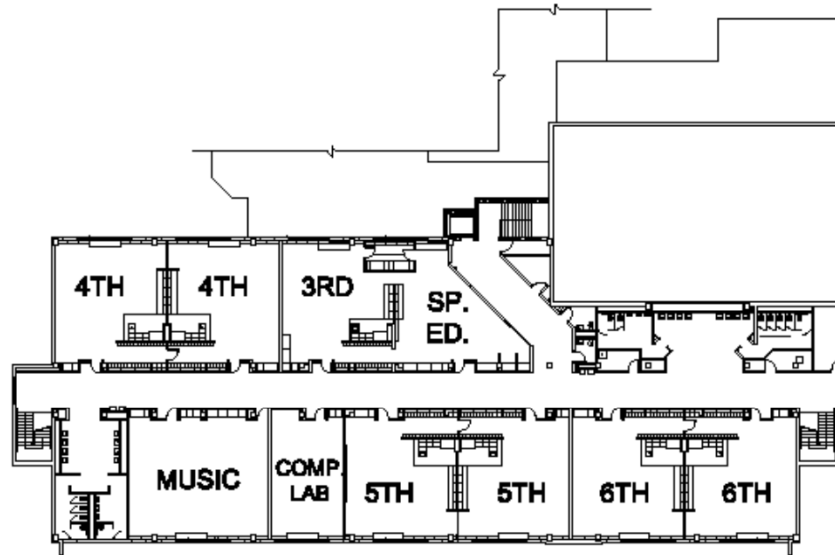

Classrooms	Grade	Number of Students Per Classroom	Total Students
1	Pre-School	12	12
3	Kindergarten	18	54
3	1st Grade	18	54
2	2nd Grade	22	44
2	3rd Grade	22	44
2	4th Grade	25	50
2	5th Grade	25	50
2	6th Grade	25	50
17			358

SECOND FLOOR PLAN
NO SCALE

North

OPTION - 2
STARR
PRE-SCHOOL - 6TH