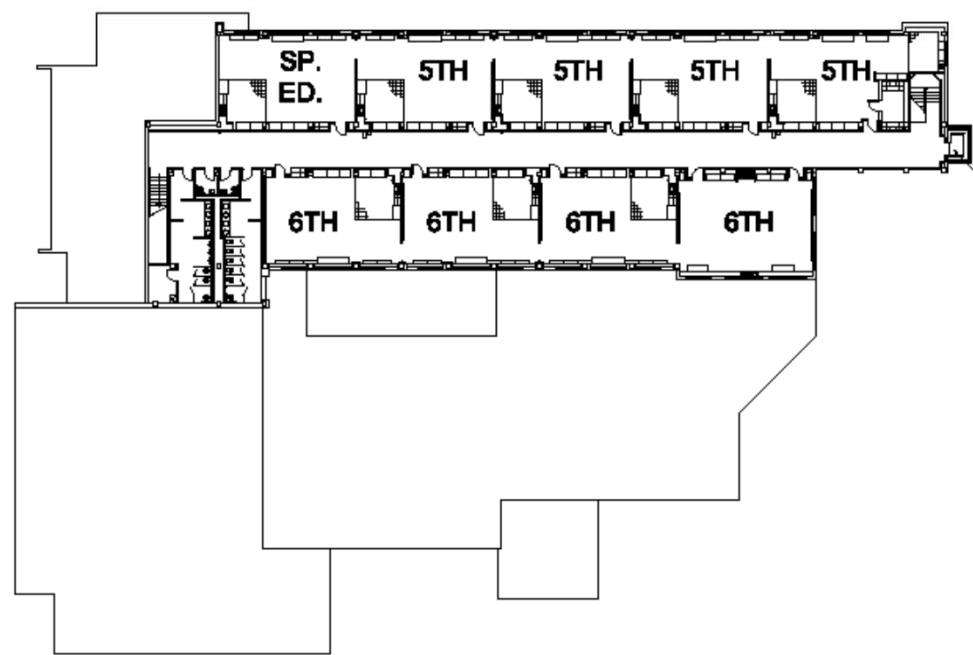

FIRST FLOOR PLAN
NO SCALE

North

OPTION - 2
VAILE INTERMEDIATE
4TH - 6TH

Classrooms	Grade	Number of Students Per Classroom	Total Students
1	Pre-S / Special Needs	VARIES	12
4	4th Grade	25	100
4	5th Grade	25	100
4	6th Grade	25	100
13			312